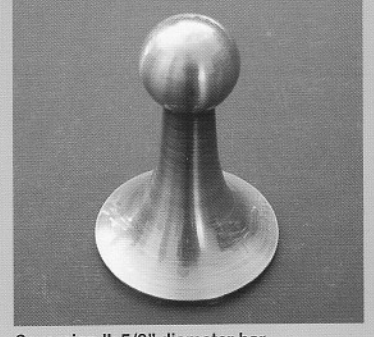

# Sovereign I & II Collections

Quality Solid Brass Decorative Hardware and Bath Accessories

Sovereign I & II Collections

Sovereign I: 1" diameter bar

Sovereign II: 5/8" diameter bar