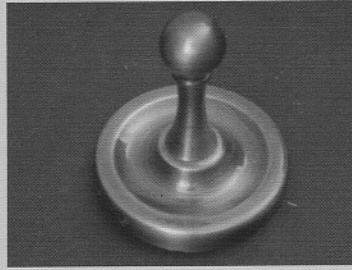

Corona Collection