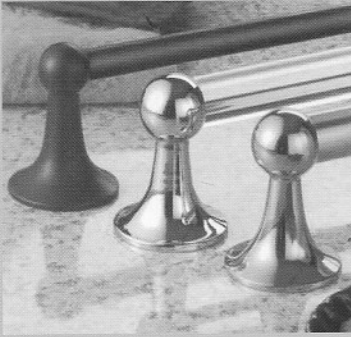

# Sovereign I & II Collections

Quality Solid Brass Decorative Hardware and Bath Accessories

Sovereign I & II Collections

Sovereign I: 1" diameter bar

Sovereign II: 5/8" diameter bar

## Premier Collection

Quality Solid Brass Decorative Hardware and Bath Accessories

Elite Collection

Corona Collection

Premier Collection

Premier Collection

**idh** supplies a wide spectrum of high quality solid brass architectural and decorative hardware and bath accessories. Our products are strategically positioned to appeal to your pro-customers who demand elegance and quality in solid brass at great prices.