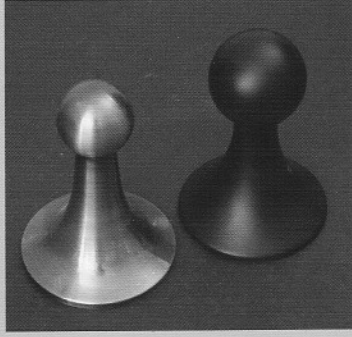

# Sovereign I & II Collections

Quality Solid Brass Decorative Hardware and Bath Accessories

Sovereign I & II Collections

Sovereign I: 1" diameter bar

Sovereign II: 5/8" diameter bar