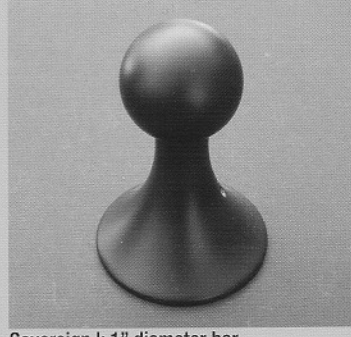

# Sovereign I & II Collections

Quality Solid Brass Decorative Hardware and Bath Accessories

Sovereign I & II Collections

Sovereign I: 1" diameter bar

Sovereign II: 5/8" diameter bar