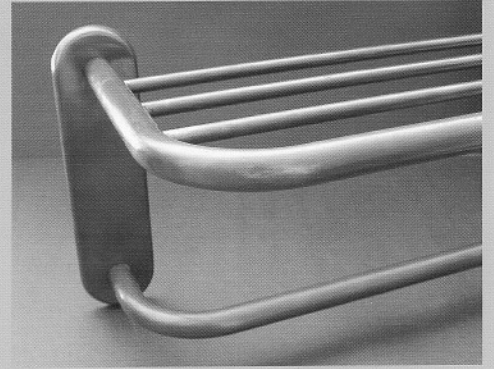

**idh's** premium quality solid brass bath accessories are the perfect choice for your pro-customers because all our collections feature great value, superb looks, strong and easy to install mounting systems.

\*See **idh's** price list for a complete listing of all the items in each collection.

Glass Shelves 18", 24", 30"-Available in some collections

2-Tier Towel Shelf 19021-18", 19022-24"

3-Tier Towel Shelf 19020-24"

Elite Double Towel Bar 18", 24", 30"

Prestige Double Towel Bar 18", 24", 30"

Parlor Rack 19000-19", 19002-24", 19004-30"

**Bel-Air Collection**

**La Chine Collection**

**Jade East Collection**

Bel-Air Collection