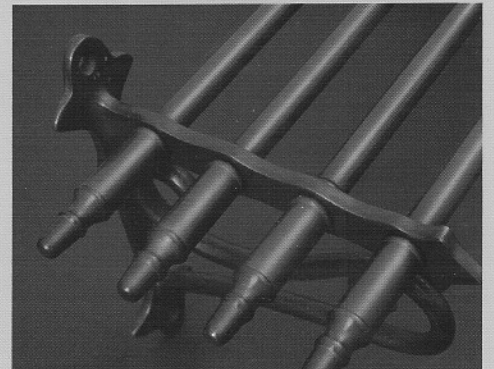

\*See **idh's** price list for a complete listing of all the items in each collection.

Glass Shelves 18", 24", 30"-Available in some collections

2-Tier Towel Shelf 19021-18", 19022-24"

3-Tier Towel Shelf 19020-24"

Elite Double Towel Bar 18", 24", 30"

Prestige Double Towel Bar 18", 24", 30"

Parlor Rack 19000-19", 19002-24", 19004-30"

**Bel-Air Collection**

**La Chine Collection**

**Jade East Collection**

Bel-Air Collection