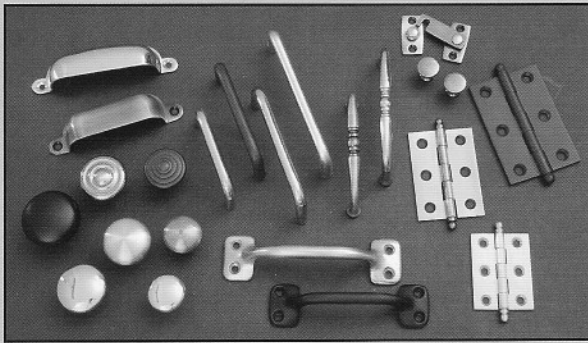

Cabinet Hardware

Section G

Quality Solid Brass Decorative Hardware and Bath Accessories

Cabinet Hardware

idh's premium quality solid brass cabinet hinges with ball finials are made to our stringent standards and specifications. Available in 2" X 1 1/2", 2 1/2" X 7 1/10" and 3" X 2" sizes, these hinges and our other cabinet hardware selections are the perfect match for the most discriminating cabinetry.