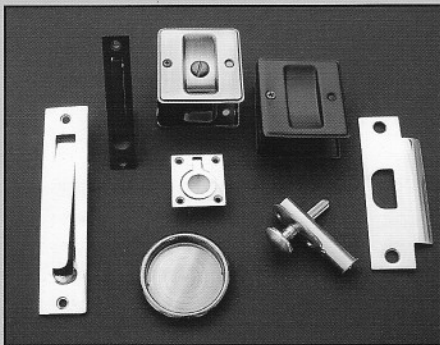

Sliding Door Hardware, Etc.

Section H

Quality Solid Brass Decorative Hardware and Bath Accessories

Sliding Door Hardware, U-Strike, Flush Pulls, and Mortise Bolt.