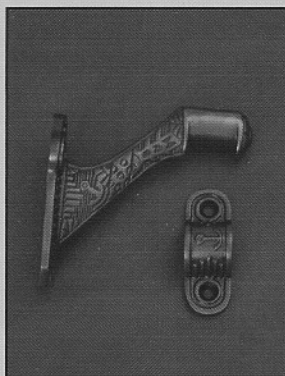

## Window Hardware

Quality Solid Brass Decorative Hardware and Bath Accessories

*Section E*

Window Hardware

21001-10", 21002-12"

21021

21020, 21019

21014, 21013

25042, 25040

**idh's** solid brass window hardware is made to the strictest quality standards from both appearance and mechanical standpoints. Sash catches, casement fasteners, and casement stay adjusters all come in two sizes.

## Hooks & Brackets

Quality Solid Brass Decorative Hardware and Bath Accessories

*Section F*

17014, 17011, 17020, 17012, 17016

18013, 18014

18016

18020

Superior quality and crisp definition on our period design handrail brackets are what sets our handrail brackets apart from the crowd. **idh's** has 4 models of handrail brackets.