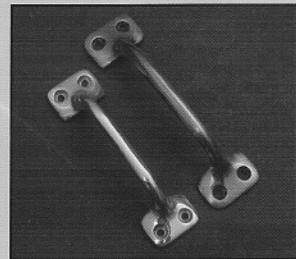

13061

13080, 13085

13120

13050

13060, 13070

Make **idh** your ultimate source for door stops and door holders. With more than 18 models, **idh** has the right one to suit most mounting and height conditions for commercial or residential applications.

## Window Hardware

Quality Solid Brass Decorative Hardware and Bath Accessories

*Section E*

Window Hardware

21001-10", 21002-12"

21021

21020, 21019

21014, 21013

25042, 25040

**idh's** solid brass window hardware is made to the strictest quality standards from both appearance and mechanical standpoints. Sash catches, casement fasteners, and casement stay adjusters all come in two sizes.