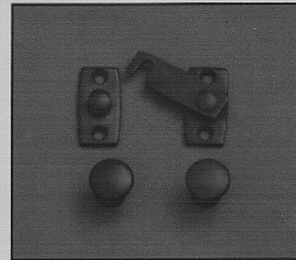

13061

13080, 13085

13120

13050

13060, 13070

Make **idh** your ultimate source for door stops and door holders. With more than 18 models, **idh** has the right one to suit most mounting and height conditions for commercial or residential applications.

## Window Hardware

Quality Solid Brass Decorative Hardware and Bath Accessories

*Section E*

Window Hardware

21001-10", 21002-12"

21021

21020, 21019

21014, 21013

25042, 25040

**idh's** solid brass window hardware is made to the strictest quality standards from both appearance and mechanical standpoints. Sash catches, casement fasteners, and casement stay adjusters all come in two sizes.