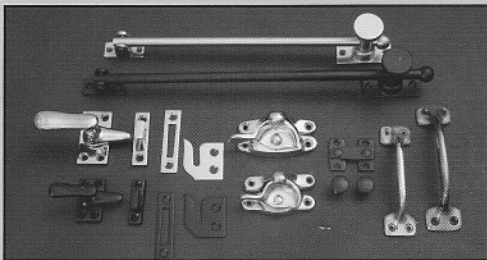

13018

13020

13013-3 3/4", 13010-3 1/4"

Door Holders

13102-5 1/2"

13100-4 1/2"

13107-5"

13030

13061

13080, 13085

13120

13050

13060, 13070

Make **idh** your ultimate source for door stops and door holders. With more than 18 models, **idh** has the right one to suit most mounting and height conditions for commercial or residential applications.

## Window Hardware

Quality Solid Brass Decorative Hardware and Bath Accessories

*Section E*

Window Hardware

21001-10", 21002-12"

21021

21020, 21019

21014, 21013

25042, 25040

**idh's** solid brass window hardware is made to the strictest quality standards from both appearance and mechanical standpoints. Sash catches, casement fasteners, and casement stay adjusters all come in two sizes.