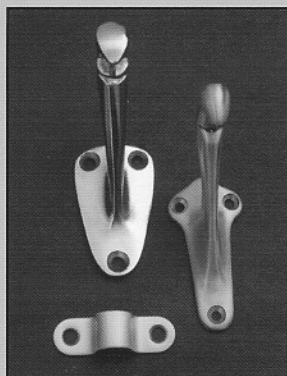

## Window Hardware

Quality Solid Brass Decorative Hardware and Bath Accessories

*Section E*

Window Hardware

21001-10", 21002-12"

21021

21020, 21019

21014, 21013

25042, 25040

**idh's** solid brass window hardware is made to the strictest quality standards from both appearance and mechanical standpoints. Sash catches, casement fasteners, and casement stay adjusters all come in two sizes.

## Hooks & Brackets

Quality Solid Brass Decorative Hardware and Bath Accessories

*Section F*

17014, 17011, 17020, 17012, 17016

18013, 18014

18016

18020

Superior quality and crisp definition on our period design handrail brackets are what sets our handrail brackets apart from the crowd. **idh's** has 4 models of handrail brackets.