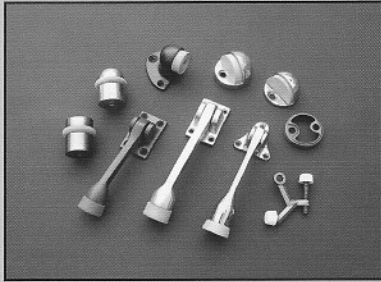

## Door Stops & Door Holders

Quality Solid Brass Decorative Hardware and Bath Accessories

*Section D*

Door Stops

13011-3"

13007, 13012, 13014

13022

13016

13018

13020

13013-3 3/4", 13010-3 1/4"

Door Holders

13102-5 1/2"

13100-4 1/2"

13107-5"

13030

25042, 25040

**idh's** solid brass window hardware is made to the strictest quality standards from both appearance and mechanical standpoints. Sash catches, casement fasteners, and casement stay adjusters all come in two sizes.