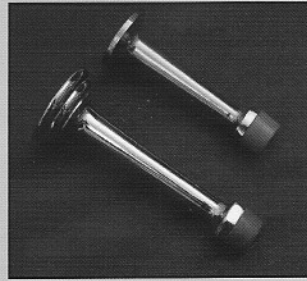

## Door Stops & Door Holders

Quality Solid Brass Decorative Hardware and Bath Accessories

*Section D*

Door Stops

13011-3"

13007, 13012, 13014

13022

13016

13018

13020

13013-3 3/4", 13010-3 1/4"

Door Holders

13102-5 1/2"

13100-4 1/2"

13107-5"

13030