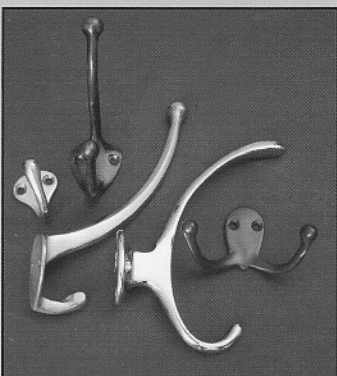

Hooks & Brackets

Quality Solid Brass Decorative Hardware and Bath Accessories

Section F

17014, 17011, 17020, 17012, 17016