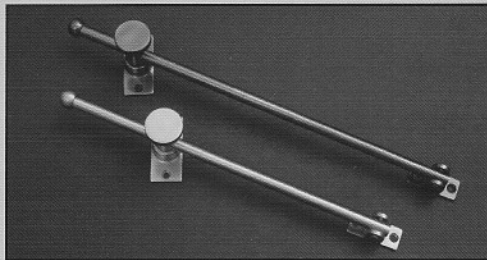

13061

13080, 13085

13120

13050

13060, 13070

Make **idh** your ultimate source for door stops and door holders. With more than 18 models, **idh** has the right one to suit most mounting and height conditions for commercial or residential applications.

## Window Hardware

Quality Solid Brass Decorative Hardware and Bath Accessories

*Section E*

Window Hardware

21001-10", 21002-12"

21021

21020, 21019

21014, 21013

25042, 25040

**idh's** solid brass window hardware is made to the strictest quality standards from both appearance and mechanical standpoints. Sash catches, casement fasteners, and casement stay adjusters all come in two sizes.