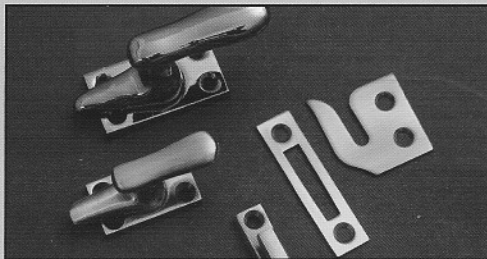

## Window Hardware

Quality Solid Brass Decorative Hardware and Bath Accessories

*Section E*

Window Hardware

21001-10", 21002-12"

21021

21020, 21019

21014, 21013

25042, 25040

**idh's** solid brass window hardware is made to the strictest quality standards from both appearance and mechanical standpoints. Sash catches, casement fasteners, and casement stay adjusters all come in two sizes.