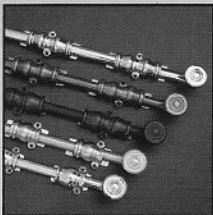

Heavy Duty Surface Bolts with Ornamental Guides/Round Knob  
11200-8", 11208-12", 11216-18", 11224-24", 11232-36"

11274, 11273, 11275

11042-2"

11270-4"

Heavy Duty Surface Bolts with Ornamental Guides/Swirl Knob  
11204-8", 11212-12", 11220-18", 11228-24", 11236-36"

Heavy Duty Surface Bolts with Swirl Knob  
11272S-8", 11278S-12", 11280S-18", 11282S-24", 11288S-36"

From 4 inch dutch door bolts (11270) to 36 inch surface bolts, **idh** has one of the widest selections of premium quality heavy duty solid brass decorative surface bolts both in finishes and lengths. These surface bolts are offered in standard guides, round knob or colonial swirl knob, and in 4 different types of ornamental guides. Standard lengths: 4; 8; 12; 18; 24 and 36 inch.

**idh's** very popular classic solid brass surface bolts in 2, 3, 4, 6 and 8 inch lengths feature concealed screw installation, tension spring that holds the throw bolt solidly in position, quick and easy installation.