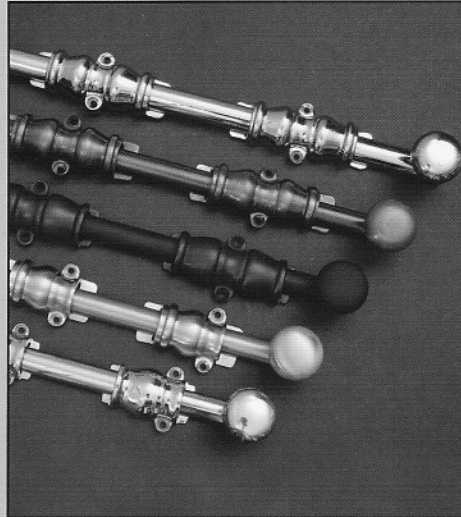

## Security Hardware & Heavy Duty Surface Bolts

*Section B*

Quality Solid Brass Decorative Hardware and Bath Accessories

Surface Bolts 11066-8", 11046-6", 11044-4", 11043-3", 11042-2"

Heavy Duty Surface Bolts with Round Knob  
11272-8", 11278-12", 11280-18", 11282-24", 11288-36"

Heavy Duty Surface Bolts with Ornamental Guides/Round Knob  
11200-8", 11208-12", 11216-18", 11224-24", 11232-36"

11274, 11273, 11275

11042-2"

11270-4"

Heavy Duty Surface Bolts with Ornamental Guides/Swirl Knob  
11204-8", 11212-12", 11220-18", 11228-24", 11236-36"

Heavy Duty Surface Bolts with Swirl Knob  
11272S-8", 11278S-12", 11280S-18", 11282S-24", 11288S-36"

From 4 inch dutch door bolts (11270) to 36 inch surface bolts, **idh** has one of the widest selections of premium quality heavy duty solid brass decorative surface bolts both in finishes and lengths. These surface bolts are offered in standard guides, round knob or colonial swirl knob, and in 4 different types of ornamental guides. Standard lengths: 4; 8; 12; 18; 24 and 36 inch.

**idh's** very popular classic solid brass surface bolts in 2, 3, 4, 6 and 8 inch lengths feature concealed screw installation, tension spring that holds the throw bolt solidly in position, quick and easy installation.