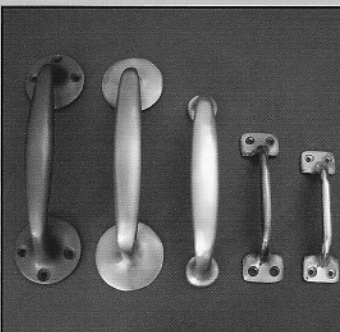

**idh's** very popular classic solid brass surface bolts in 2, 3, 4, 6 and 8 inch lengths feature concealed screw installation, tension spring that holds the throw bolt solidly in position, quick and easy installation.

Other popular items in this category are solid brass security guards, chain door guard, chain bolt guards and 2" barrel bolts.

Security Hardware 11285

28061

28062

28063

11048

11049

## Door Pulls, Push & Pull Plates, and Kick Plates

*Section C*

Quality Solid Brass Decorative Hardware and Bath Accessories

Pulls

25800-8", 25806-10"  
(25802-8" & 25808-10" W/ROSETTES)

25010 - 5 1/2" C/C

25011 - 5 1/2" C/C

25036 - 5 1/8" C/C

25042 - 3 1/2" C/C, 25040-4" C/C

Push, Pull & Kick Plates (Various Sizes)

From 3 1/2" c-to-c to 10" c-to-c, these quality solid brass pulls can be used as door, drawer, window and general utility pulls.