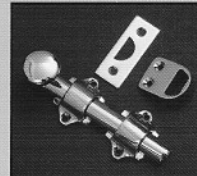

Flush Bolts & Dust Proof Strikes

Section A

Quality Solid Brass Decorative Hardware and Bath Accessories

idh's solid brass security flush bolts, extension flush bolts and dust proof strikes are manufactured to meet and exceed USA industry standards. Flush bolts come in 4 and 6 inch lengths. 11020 extension flush bolt comes with standard 12 inch rod.

Security Hardware & Heavy Duty Surface Bolts

Section B

Quality Solid Brass Decorative Hardware and Bath Accessories

11270-4"

From 4 inch dutch door bolts (11270) to 36 inch surface bolts, **idh** has one of the widest selections of premium quality heavy duty solid brass decorative surface bolts both in finishes and lengths. These surface bolts are offered in standard guides, round knob or colonial swirl knob, and in 4 different types of ornamental guides. Standard lengths: 4; 8; 12; 18; 24 and 36 inch.

idh's very popular classic solid brass surface bolts in 2, 3, 4, 6 and 8 inch lengths feature concealed screw installation, tension spring that holds the throw bolt solidly in position, quick and easy installation.

Other popular items in this category are solid brass security guards, chain door guard, chain bolt guards and 2" barrel bolts.

Door Pulls, Push & Pull Plates, and Kick Plates

Section C

Quality Solid Brass Decorative Hardware and Bath Accessories

From 3 1/2" c-to-c to 10" c-to-c, these quality solid brass pulls can be used as door, drawer, window and general utility pulls.