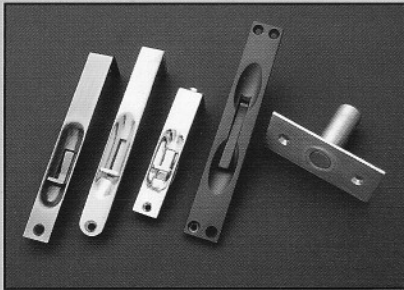

## Flush Bolts & Dust Proof Strikes

*Section A*

Quality Solid Brass Decorative Hardware and Bath Accessories

Flush Bolts & Dust Proof Strikes

11010-6"

11011-6"

11014-4"

11020-6"

28400

28401

**idh's** solid brass security flush bolts, extension flush bolts and dust proof strikes are manufactured to meet and exceed USA industry standards. Flush bolts come in 4 and 6 inch lengths. 11020 extension flush bolt comes with standard 12 inch rod.

**idh's** very popular classic solid brass surface bolts in 2, 3, 4, 6 and 8 inch lengths feature concealed screw installation, tension spring that holds the throw bolt solidly in position, quick and easy installation.

25036 - 5 1/8" C/C

25042 - 3 1/2" C/C, 25040-4" C/C

Push, Pull & Kick Plates (Various Sizes)

From 3 1/2" c-to-c to 10" c-to-c, these quality solid brass pulls can be used as door, drawer, window and general utility pulls.