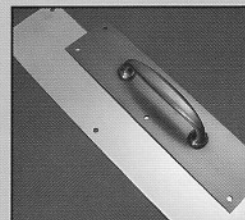

**idh's** very popular classic solid brass surface bolts in 2, 3, 4, 6 and 8 inch lengths feature concealed screw installation, tension spring that holds the throw bolt solidly in position, quick and easy installation.

Other popular items in this category are solid brass security guards, chain door guard, chain bolt guards and 2" barrel bolts.

Security Hardware 11285

28061

28062

28063

11048

11049

## Door Pulls, Push & Pull Plates, and Kick Plates

*Section C*

Quality Solid Brass Decorative Hardware and Bath Accessories

Pulls

25800-8", 25806-10"  
(25802-8" & 25808-10" W/ROSETTES)

25010 - 5 1/2" C/C

25011 - 5 1/2" C/C

25036 - 5 1/8" C/C

25042 - 3 1/2" C/C, 25040-4" C/C

Push, Pull & Kick Plates (Various Sizes)

From 3 1/2" c-to-c to 10" c-to-c, these quality solid brass pulls can be used as door, drawer, window and general utility pulls.