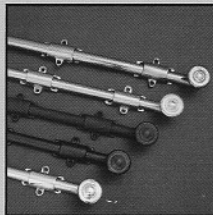

Heavy Duty Surface Bolts with Ornamental Guides/Round Knob  
11200-8", 11208-12", 11216-18", 11224-24", 11232-36"

11274, 11273, 11275

11042-2"

11270-4"

Heavy Duty Surface Bolts with Ornamental Guides/Swirl Knob  
11204-8", 11212-12", 11220-18", 11228-24", 11236-36"

Heavy Duty Surface Bolts with Swirl Knob  
11272S-8", 11278S-12", 11280S-18", 11282S-24", 11288S-36"

From 4 inch dutch door bolts (11270) to 36 inch surface bolts, **idh** has one of the widest selections of premium quality heavy duty solid brass decorative surface bolts both in finishes and lengths. These surface bolts are offered in standard guides, round knob or colonial swirl knob, and in 4 different types of ornamental guides. Standard lengths: 4; 8; 12; 18; 24 and 36 inch.

**idh's** very popular classic solid brass surface bolts in 2, 3, 4, 6 and 8 inch lengths feature concealed screw installation, tension spring that holds the throw bolt solidly in position, quick and easy installation.